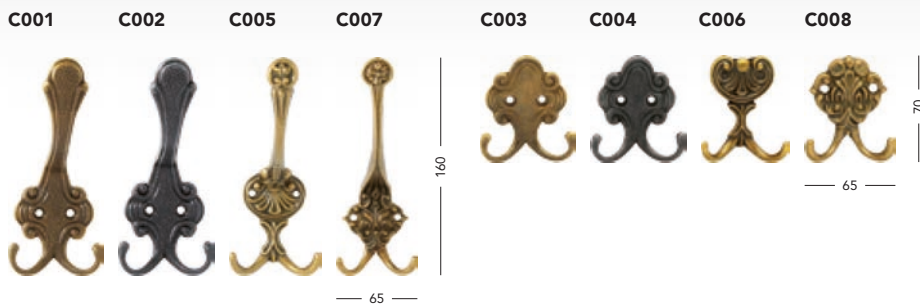

Věšák

Povrch	typ provedení	obj. číslo	cena
OFS	Věšák C001	C001	45,- 54,-
K	Věšák C002	C002	31,- 38,-
OFS	Háček C003	C003	22,- 27,-
K	Háček C004	C004	24,- 28,-
OFS	Věšák C005	C005	49,- 59,-
OFS	Háček C006	C006	21,- 26,-
OFS	Věšák C007	C007	49,- 59,-
OFS	Háček C008	C008	20,- 25,-