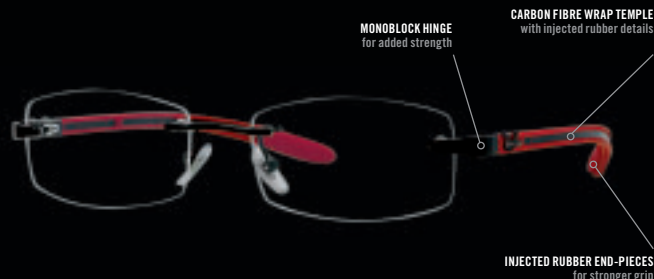

WHAT IS CARBON FIBRE

Carbon Fibre is one of the most advanced performance materials available, made up of extremely thin fibres to give it an incredible strength to weight ratio. Several thousand carbon fibres are twisted together to form a yarn, which may be used alone or combined with plastic resin and molded to form composite materials. Once applied in the most technologically advanced fields, nowadays thanks to a high commitment to innovation and advanced technology Ray-Ban has succeeded in applying this new advanced material to offer a brand new range of sunglasses and frames that pave the way for further innovation.