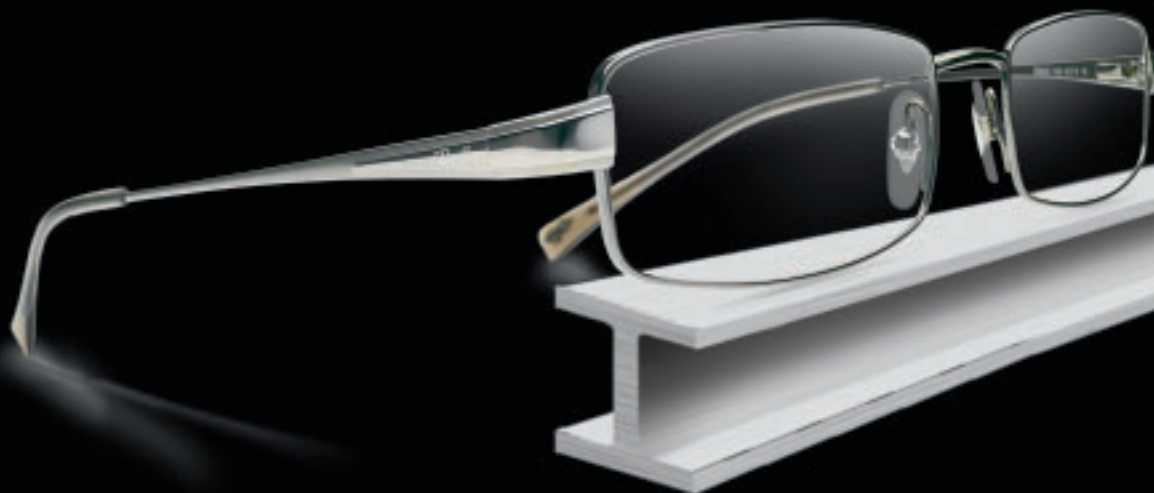

THE LIGHTER SIDE OF STRENGTH

Using Titanium makes the frames stronger while keeping them lighter. In fact, they're 50% lighter than metal or steel frames. They are also just as strong as they are light, designed for long durability to withstand years of opening, closing and unsuspected dropping and squashing. Both when used in its pure state or combined with β titanium, their strong materials, high mechanic resistance and superior elasticity equip them to survive it all.