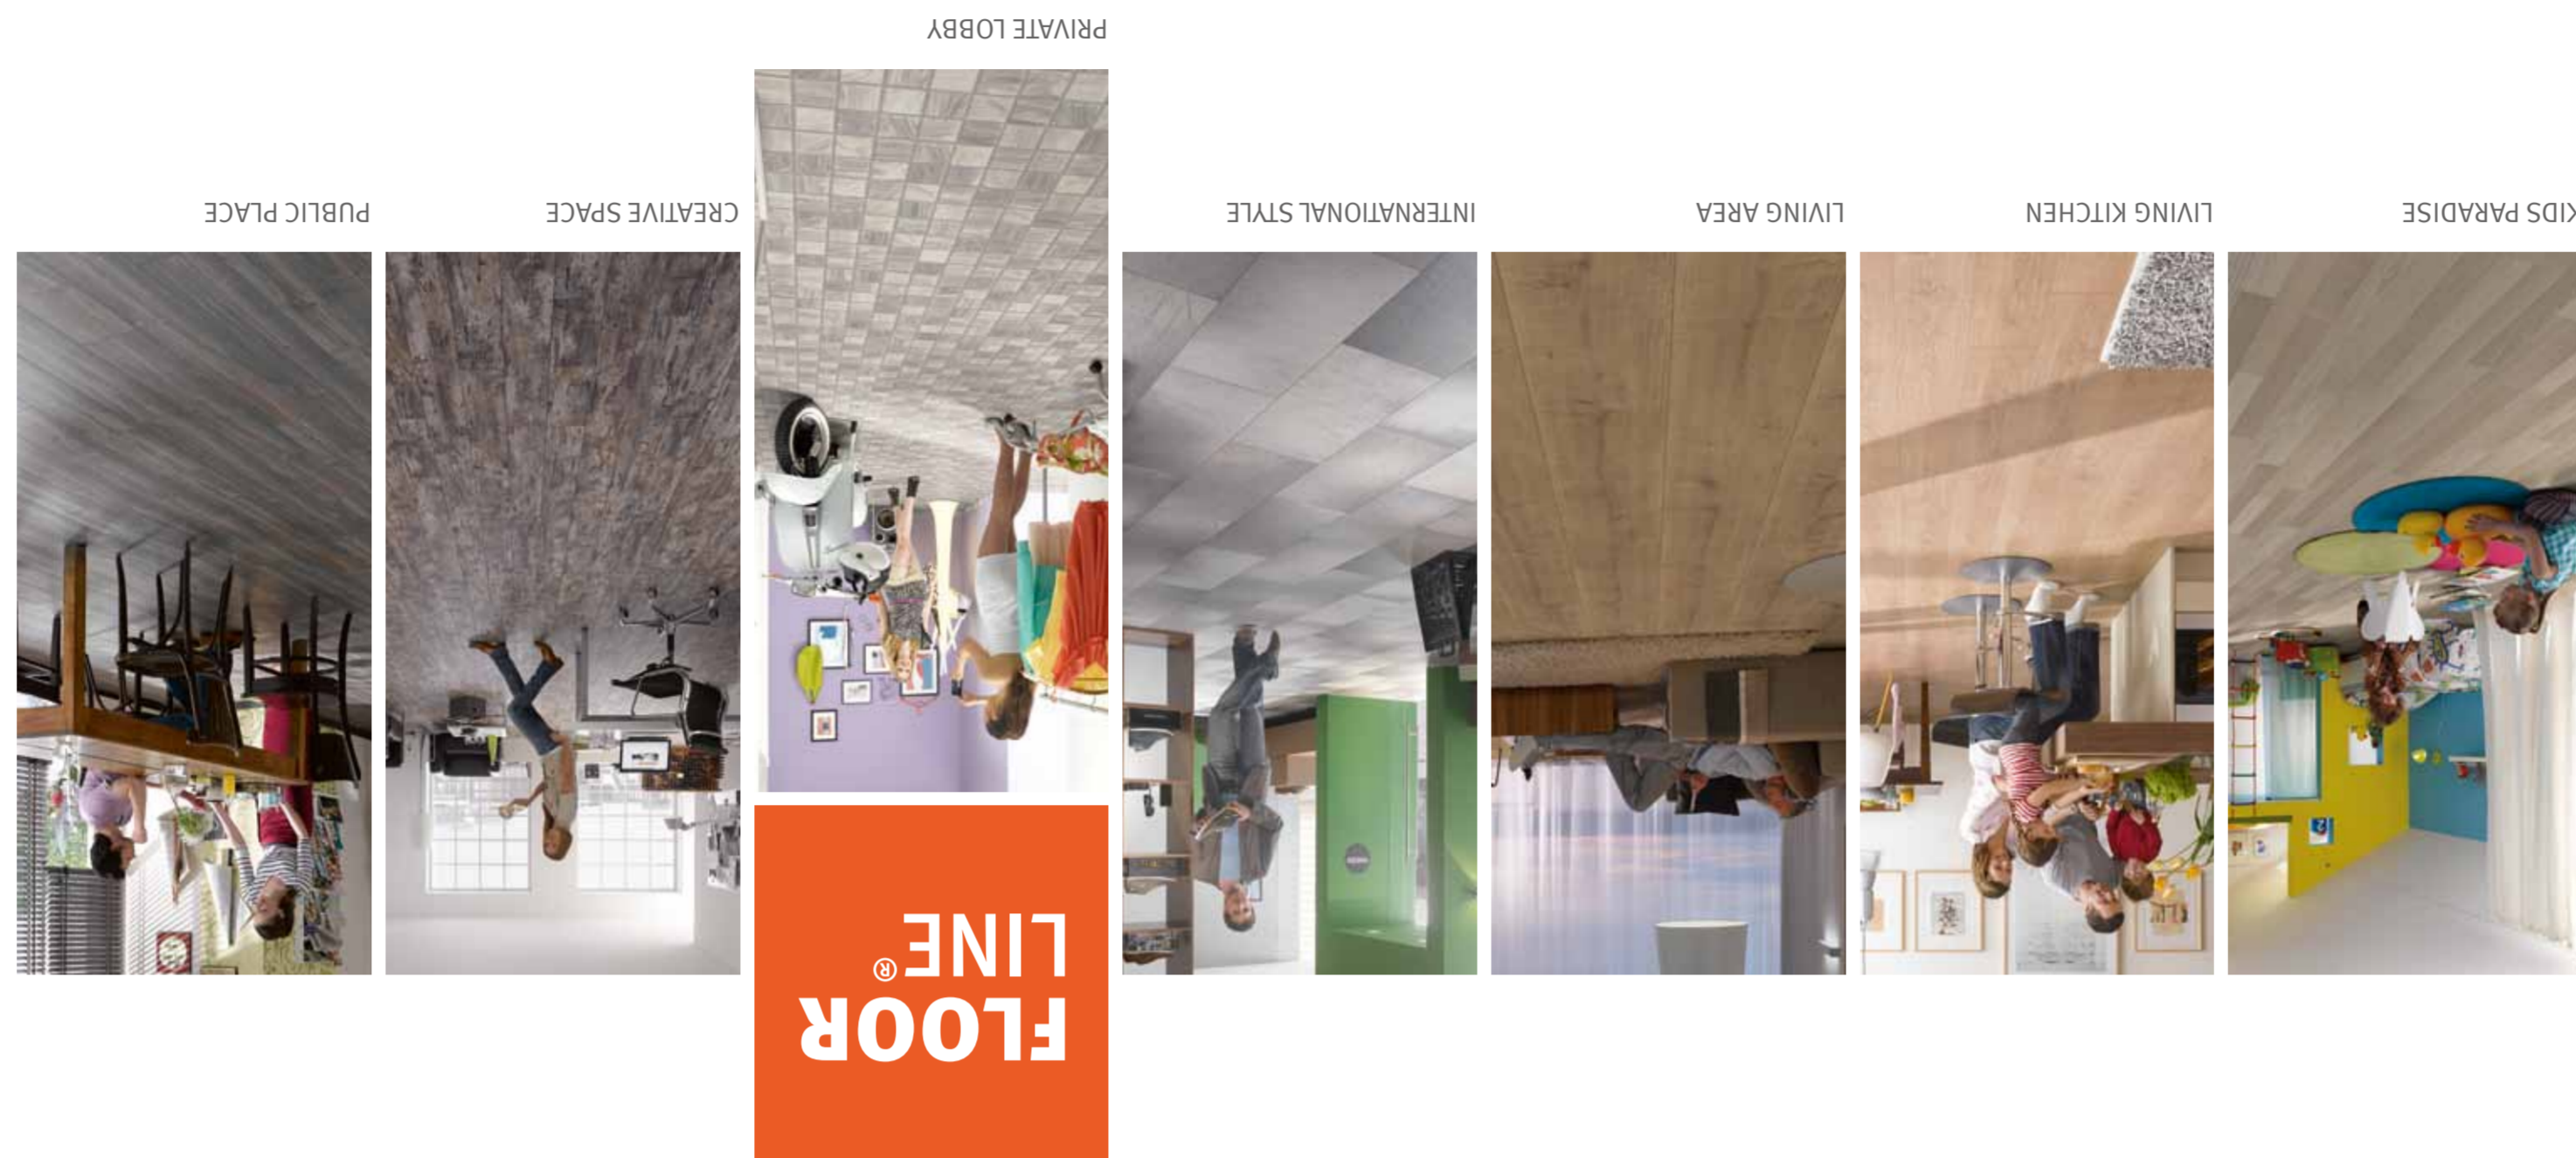

FASCINATING SURFACES

FAZSINIERENDE OBERFLÄCHEN · DES SURFACES FASCINANTES · FASCINUJÍCÍ POVRCHY · SUPERFICIES FASCINANTES