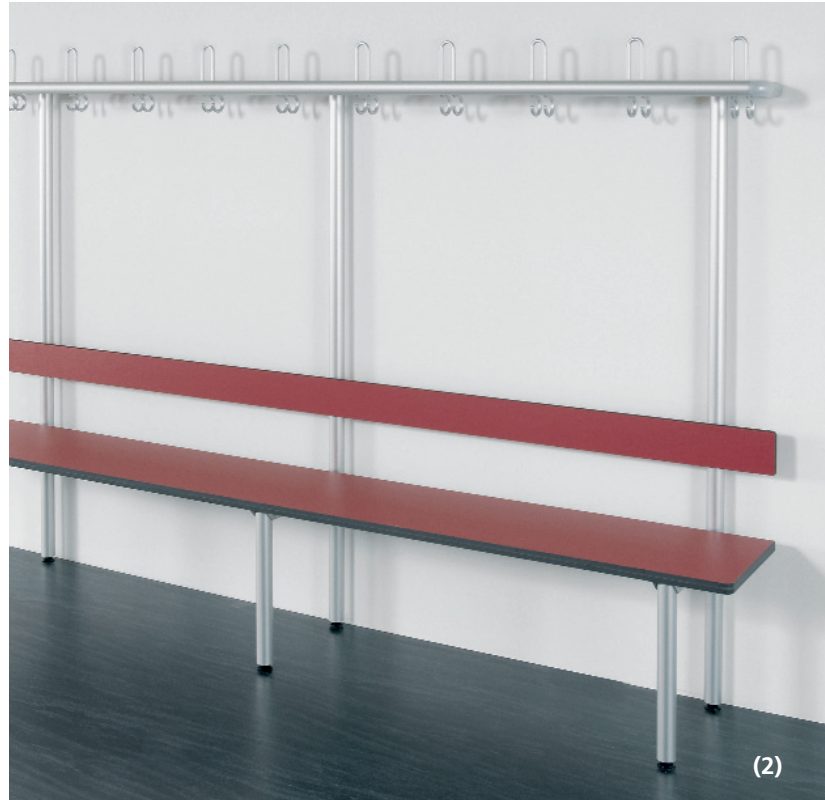

Cloakroom systems

schäfer
Trennwandsysteme
Ihr Partner für funktionale Lösungen

Safety, stability, modern design. The Schäfer S20 cloakroom system combines safety requirements in the changing area with robust stability under heavy loads and appealing design for attractive layout in various situations. This makes it perfectly suited for all areas of application, such as swimming pools, sports halls, schools and commercial changing areas. The simple, systematic method of construction means that it can be adapted to suit almost all structural requirements.

(1) Double-sided bench with a rail carrying cloakroom hooks running round the top. The underframe of the bench can be supplied either powder-coated or anodised, as required.

(2) Single-sided bench with a rail carrying cloakroom hooks. Bench made of 20 mm TRESPA solid-core panels, seat back made of 13 mm TRESPA solid-core panels, available up to a length of 2500 mm without joints. Rounded corners and edges that are comfortable to the touch, insure a high degree of accident prevention.

Alternatively, the bench tops can be supplied made out of 13 mm TRESPA solid-core shelves, doubled up to 26 mm, as shown here.

(3) Wall-hung bench with wall-hung hook rail. This is a very easy to clean solution but it requires a high stability and bearing strength of the brickwork.

(4) Cloakroom hook rail made of round aluminium tubing, with triple safety hooks. The hooks are fixed behind the rail, so that no parts are overhanging and the danger of hurts is minimized.

(a)

(b)

Variants