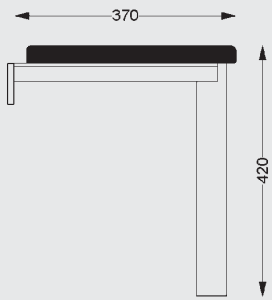

(a)

Variants

Variants:

- (a) Bench with front support and wall attachment
- (b) Foot-free bench with wall attachment.
- (c) Bench as a free standing stool bench design.
- (d) Single-sided bench with hook rail and backrest
- (e) Double-sided bench with hook rail and backrest.
- (f) Bench with shoe rack, available for all styles.

We are your partners for functional solutions.

We reserve the right to make technical alterations.

TRESPA

We use Trespa Athlon and Trespa Virtuon panels.