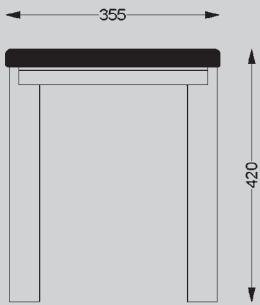

(1) Double-sided bench with a rail carrying cloakroom hooks running round the top. The underframe of the bench can be supplied either powder-coated or anodised, as required.

(2) Single-sided bench with a rail carrying cloakroom hooks. Bench made of 20 mm TRESPA solid-core panels, seat back made of 13 mm TRESPA solid-core panels, available up to a length of 2500 mm without joints. Rounded corners and edges that are comfortable to the touch, insure a high degree of accident prevention.

Alternatively, the bench tops can be supplied made out of 13 mm TRESPA solid-core shelves, doubled up to 26 mm, as shown here.

(3) Wall-hung bench with wall-hung hook rail. This is a very easy to clean solution but it requires a high stability and bearing strength of the brickwork.

(4) Cloakroom hook rail made of round aluminium tubing, with triple safety hooks. The hooks are fixed behind the rail, so that no parts are overhanging and the danger of hurts is minimized.

(a)

(b)

Variants