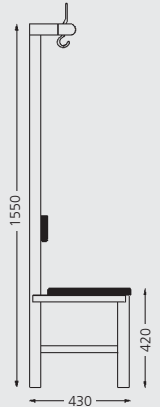

(1) Double-sided bench with a rail carrying cloakroom hooks running round the top. The underframe of the bench can be supplied either powder-coated or anodised, as required.

(2) Single-sided bench with a rail carrying cloakroom hooks. Bench made of 20 mm TRESPA solid-core panels, seat back made of 13 mm TRESPA solid-core panels, available up to a length of 2500 mm without joints. Rounded corners and edges that are comfortable to the touch, insure a high degree of accident prevention.

Alternatively, the bench tops can be supplied made out of 13 mm TRESPA solid-core shelves, doubled up to 26 mm, as shown here.

(3) Wall-hung bench with wall-hung hook rail. This is a very easy to clean solution but it requires a high stability and bearing strength of the brickwork.

(4) Cloakroom hook rail made of round aluminium tubing, with triple safety hooks. The hooks are fixed behind the rail, so that no parts are overhanging and the danger of hurts is minimized.

(a)

(b)

Variants

(c)

(d)

(e)

(f)

Variants:

- (a) Bench with front support and wall attachment
- (b) Foot-free bench with wall attachment.
- (c) Bench as a free standing stool bench design.
- (d) Single-sided bench with hook rail and backrest
- (e) Double-sided bench with hook rail and backrest.
- (f) Bench with shoe rack, available for all styles.