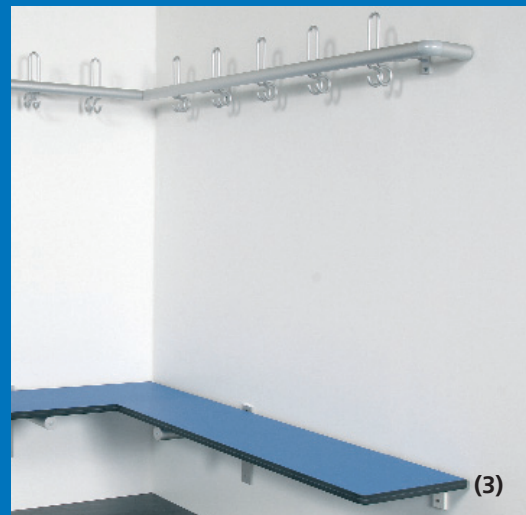

Cloakroom systems

schäfer
Trennwandsysteme
Ihr Partner für funktionale Lösungen

Safety, stability, modern design. The Schäfer S20 cloakroom system combines safety requirements in the changing area with robust stability under heavy loads and appealing design for attractive layout in various situations. This makes it perfectly suited for all areas of application, such as swimming pools, sports halls, schools and commercial changing areas. The simple, systematic method of construction means that it can be adapted to suit almost all structural requirements.

(1) Double-sided bench with a rail carrying cloakroom hooks running round the top. The underframe of the bench can be supplied either powder-coated or anodised, as required.

(2) Single-sided bench with a rail carrying cloakroom hooks. Bench made of 20 mm TRESPA solid-core panels, seat back made of 13 mm TRESPA solid-core panels, available up to a length of 2500 mm without joints. Rounded corners and edges that are comfortable to the touch, insure a high degree of accident prevention.

Alternatively, the bench tops can be supplied made out of 13 mm TRESPA solid-core shelves, doubled up to 26 mm, as shown here.

(3) Wall-hung bench with wall-hung hook rail. This is a very easy to clean solution but it requires a high stability and bearing strength of the brickwork.

(4) Cloakroom hook rail made of round aluminium tubing, with triple safety hooks. The hooks are fixed behind the rail, so that no parts are overhanging and the danger of hurts is minimized.

(a)

(b)

Variants