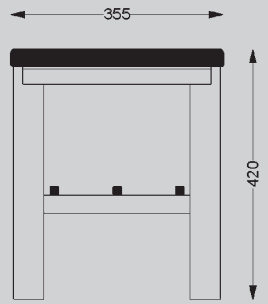

(f)

Variants:

- (a) Bench with front support and wall attachment
- (b) Foot-free bench with wall attachment.
- (c) Bench as a free standing stool bench design.
- (d) Single-sided bench with hook rail and backrest
- (e) Double-sided bench with hook rail and backrest.
- (f) Bench with shoe rack, available for all styles.

We are your partners for functional solutions.

We reserve the right to make technical alterations.

TRESPA

We use Trespa Athlon and Trespa Virtuon panels.