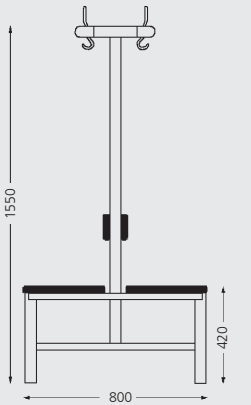

(1) Double-sided bench with a rail carrying cloakroom hooks running round the top. The underframe of the bench can be supplied either powder-coated or anodised, as required.

(2) Single-sided bench with a rail carrying cloakroom hooks. Bench made of 20 mm TRESPA solid-core panels, seat back made of 13 mm TRESPA solid-core panels, available up to a length of 2500 mm without joints. Rounded corners and edges that are comfortable to the touch, insure a high degree of accident prevention.

Alternatively, the bench tops can be supplied made out of 13 mm TRESPA solid-core shelves, doubled up to 26 mm, as shown here.

(3) Wall-hung bench with wall-hung hook rail. This is a very easy to clean solution but it requires a high stability and bearing strength of the brickwork.

(4) Cloakroom hook rail made of round aluminium tubing, with triple safety hooks. The hooks are fixed behind the rail, so that no parts are overhanging and the danger of hurts is minimized.

(a)

(b)

Variants

(c)

(d)

(e)

(f)

Variants:

- (a) Bench with front support and wall attachment
- (b) Foot-free bench with wall attachment.
- (c) Bench as a free standing stool bench design.
- (d) Single-sided bench with hook rail and backrest
- (e) Double-sided bench with hook rail and backrest.
- (f) Bench with shoe rack, available for all styles.