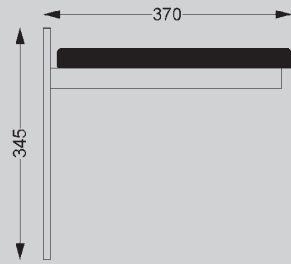

(b)

Variants