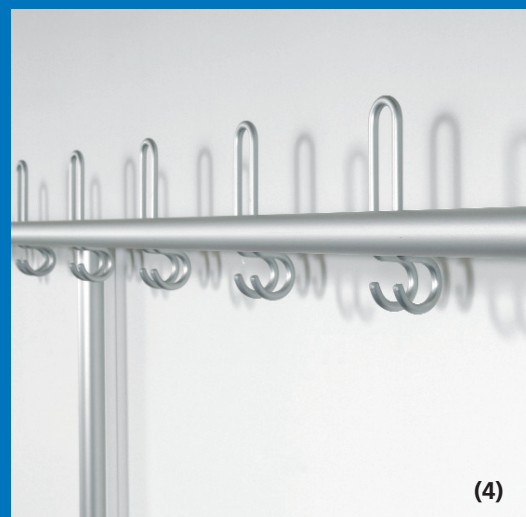

Cloakroom systems

schäfer
Trennwandsysteme
Ihr Partner für funktionale Lösungen

Safety, stability, modern design. The Schäfer S20 cloakroom system combines safety requirements in the changing area with robust stability under heavy loads and appealing design for attractive layout in various situations. This makes it perfectly suited for all areas of application, such as swimming pools, sports halls, schools and commercial changing areas. The simple, systematic method of construction means that it can be adapted to suit almost all structural requirements.

(1) Double-sided bench with a rail carrying cloakroom hooks running round the top. The underframe of the bench can be supplied either powder-coated or anodised, as required.

(2) Single-sided bench with a rail carrying cloakroom hooks. Bench made of 20 mm TRESPA solid-core panels, seat back made of 13 mm TRESPA solid-core panels, available up to a length of 2500 mm without joints. Rounded corners and edges that are comfortable to the touch, insure a high degree of accident prevention.

Alternatively, the bench tops can be supplied made out of 13 mm TRESPA solid-core shelves, doubled up to 26 mm, as shown here.

(3) Wall-hung bench with wall-hung hook rail. This is a very easy to clean solution but it requires a high stability and bearing strength of the brickwork.

(4) Cloakroom hook rail made of round aluminium tubing, with triple safety hooks. The hooks are fixed behind the rail, so that no parts are overhanging and the danger of hurts is minimized.

(a)

(b)

Variants